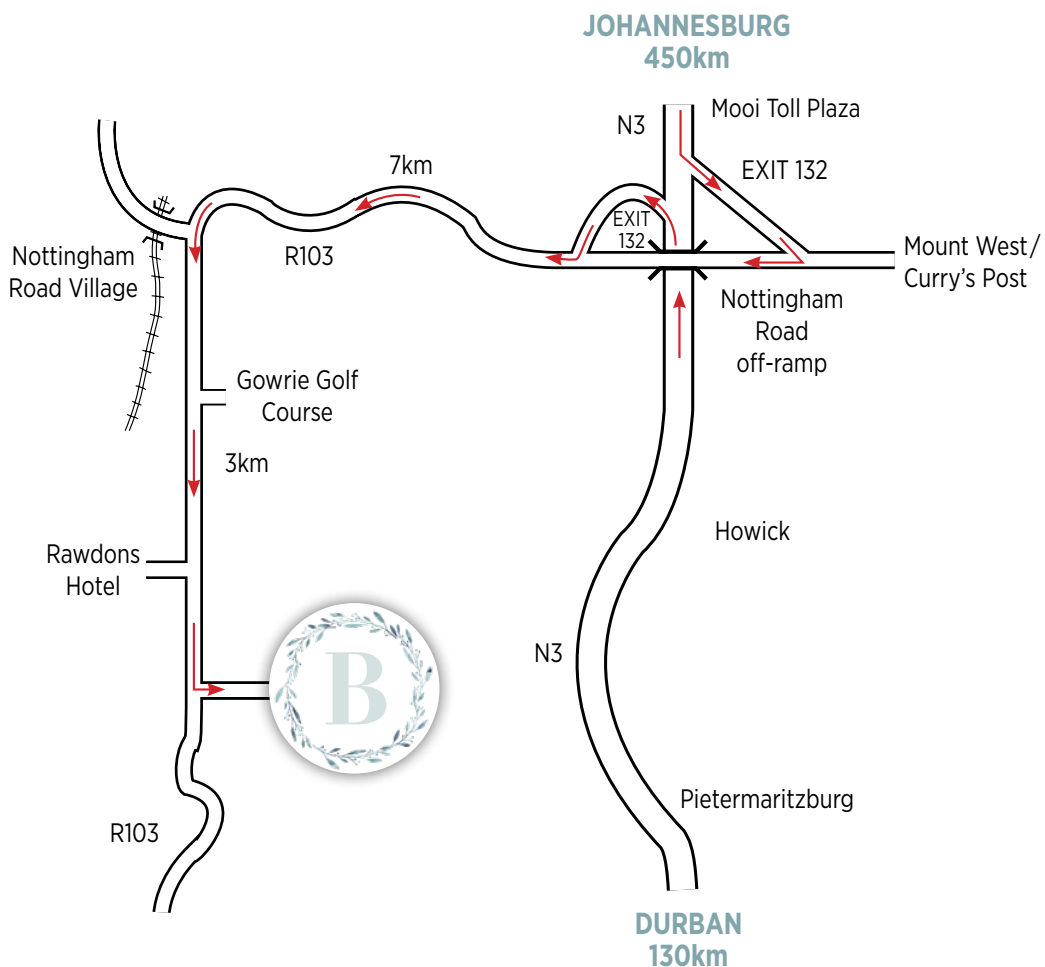

## DIRECTIONS TO *Brookdale Health Hydro*

GPS CO-ORDINATES

29° 22' 462" S and 30° 00' 691" E

Brookdale is a ten minute drive from the highway on a tarred road. Take the Nottingham Road exit (Exit 132) off the N3 and turn right, following the R103 towards Nottingham Road. Brookdale is an hour and a half drive from Durban and a comfortable four and a half hour drive from Johannesburg with easy access off the N3.

The Natal Midlands is known to have four seasons in one day. View the [EXTENDED WEATHER FORECAST](#) before visiting us.